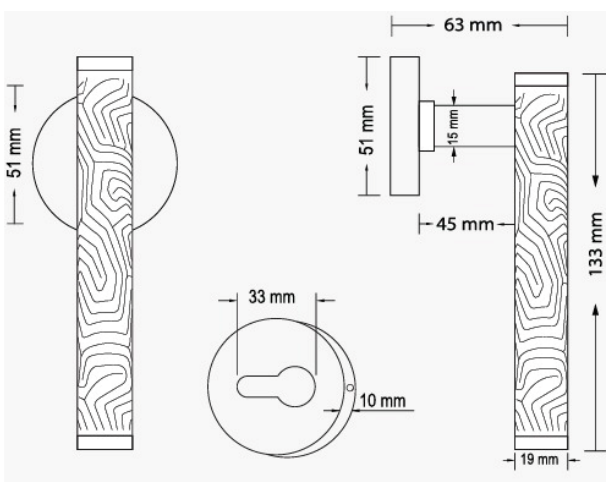

TECHNICAL DATA SHEET

Collection Name

MIRABILIS

Specifications

Brand	CinCinno
Range	Mirabilis
Product code	BRBNBX3024, BRMBXX3023.
Finish/Color	Brushed Natural Brass Matt Black
Product type	Door Handle
Material	Solid Brass
Inner Part Material	Zinc Alloy
Configuration	Door Handle + Escutcheon

Technical Information

Lock Body Type	4558, 5072, 5572
Lock Core	70mm
Weight (NW KG.)	0.400KG. (± 0.001)
Decorative Cover	51*10mm
Handle Grip	Soft
Door Thickness	40-50MM

For more information, please visit our website: CinCinno-me.com
 United Arab Emirates: Marina, Marina Plaza Tower, Office 1506