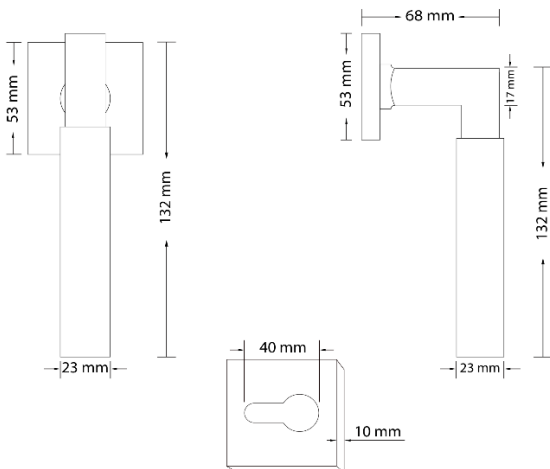

TECHNICAL DATA SHEET

Collection Name

LUX

Specifications

Brand	CinCinno
Range	Lux
Product code	BRMBXX3021, BRDABMB3022.
Finish/Color	Matt Black Dark Antique Brass/Matt Black
Product type	Door Handle
Material	Solid Brass
Inner Part Material	Zinc Alloy
Configuration	Door Handle + Escutcheon

Technical Information

Lock Body Type	4558, 5072, 5572
Lock Core	70mm
Weight (NW KG.)	0.517KG. (± 0.001)
Decorative Cover	51.7*10mm
Handle Grip	Soft
Door Thickness	40-50MM

For more information, please visit our website: CinCinno-me.com
 United Arab Emirates: Marina, Marina Plaza Tower, Office 1506