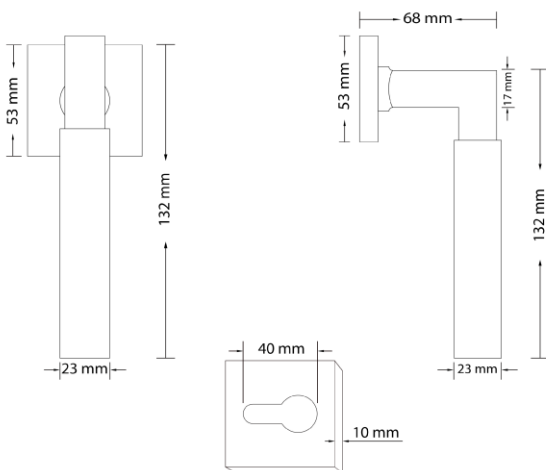

# TECHNICAL DATA SHEET

Collection Name

LUX-WATER RIPPLE

## Specifications

Brand	CinCinno
Range	Lux- Water Ripple
Product code	BRMBGP3030
Finish/Color	Matt Black/ Gold Plated
Product type	Door Handle
Material	Solid Brass
Inner Part Material	Zinc Alloy
Configuration	Door Handle + Escutcheon

## Technical Information

Lock Body Type	4558, 5072, 5572
Lock Core	70mm
Weight (NW KG.)	0.517KG. ( $\pm 0.001$ )
Decorative Cover	53*10mm
Handle Grip	Soft
Door Thickness	40-50MM

For more information, please visit our website: [CinCinno-me.com](http://CinCinno-me.com)  
 United Arab Emirates: Marina, Marina Plaza Tower, Office 1506