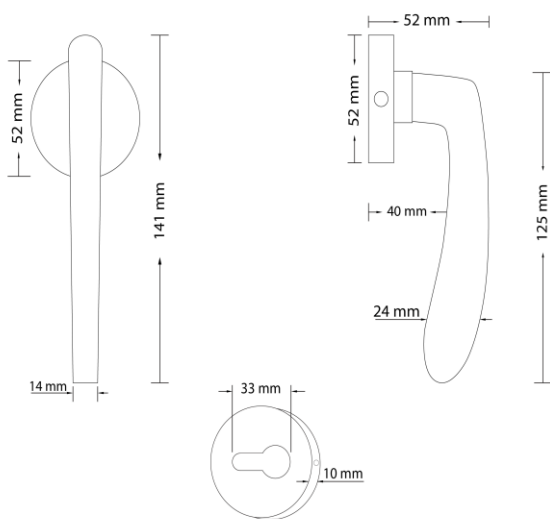

## Specifications

Brand	CinCinno
Range	Fortis
Product code	BRBNBX3010, BRMBXX3011
Finish/Color	Matt Black, Brushed Natural brass.
Product type	Door Handle
Material	Solid Brass
Inner Part Material	Zinc Alloy
Configuration	Door Handle + Escutcheon

## Technical Information

Lock Body Type	4558, 5072, 5572
Lock Core	70mm
Weight (NW KG.)	0.400KG. (± 0.001)
Decorative Cover	52*10mm
Handle Grip	Plain
Door Thickness	40-50MM

For more information, please visit our website: [CinCinno-me.com](http://CinCinno-me.com)  
 United Arab Emirates: Marina, Marina Plaza Tower, Office 1506