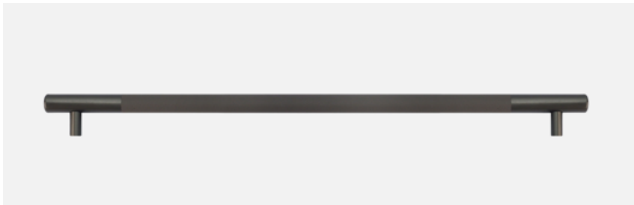

TECHNICAL DATA SHEET

Collection Name

COSMUS

Specifications

Brand	CinCinno
Range	Cosmus
Product code	LAGBXX4232. LABBXX4235.
Finish/Color	MIXED GOLD/BEIGE. MIXED BLACK/BROWN
Product type	Pull Handle
Material	ALUMINUM & LEATHER
Inner Part Material	ALUMINIUM
Configuration	Pull Handle + Screws

Technical Information

Pull Handle	MIXED ALUMINUM & LEATHER
Weight (NW KG.)	180G. (± 0.001)
Size	600*17*38mm
Hole Distance	560mm

For more information, please visit our website: CinCinno-me.com
United Arab Emirates: Marina, Marina Plaza Tower, Office 1506