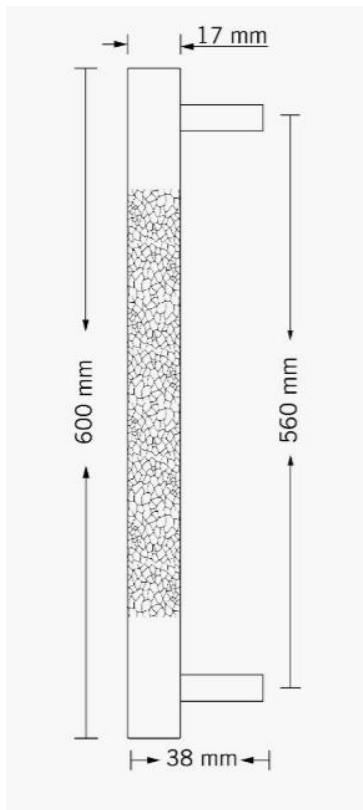

TECHNICAL DATA SHEET

Collection Name

COSMUS

Specifications

Brand	CinCinno
Range	Cosmus
Product code	LAGBXX4232. LABBXX4235.
Finish/Color	MIXED GOLD/BEIGE. MIXED BLACK/BROWN
Product type	Pull Handle
Material	ALUMINUM & LEATHER
Inner Part Material	ALUMINIUM
Configuration	Pull Handle + Screws

Technical Information

Pull Handle	MIXED ALUMINUM & LEATHER
Weight (NW KG.)	180G. (± 0.001)
Size	600*17*38mm
Hole Distance	560mm

For more information, please visit our website: CinCinno-me.com
United Arab Emirates: Marina, Marina Plaza Tower, Office 1506