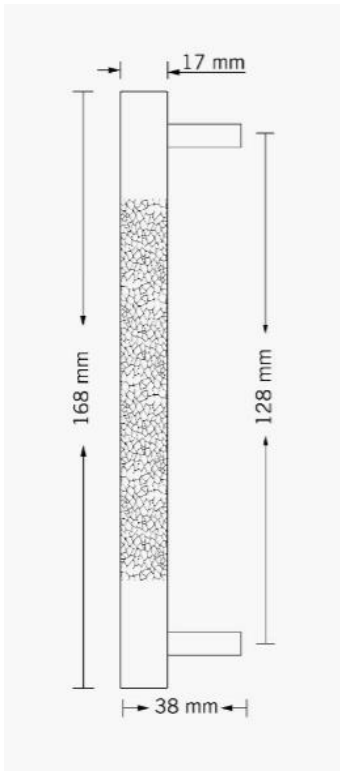

### Specifications

Brand	CinCinno
Range	Cosmus
Product code	LAGBXX4231. LABBXX4234.
Finish/Color	MIXED GOLD/BEIGE. MIXED BLACK/BROWN
Product type	Pull Handle
Material	ALUMINUM & LEATHER
Inner Part Material	ALUMINIUM
Configuration	Pull Handle + Screws

### Technical Information

Pull Handle	MIXED ALUMINUM & LEATHER
Weight (NW KG.)	83G. ( $\pm 0.001$ )
Size	168*17*38mm
Hole Distance	128mm