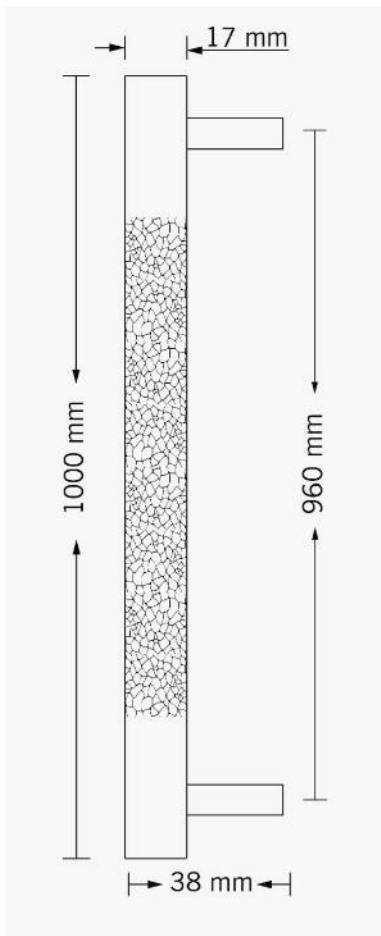

TECHNICAL DATA SHEET

Collection Name

COSMUS

Specifications

Brand	CinCinno
Range	Cosmus
Product code	LAGBXX4233. LABBXX4236.
Finish/Color	MIXED GOLD/BEIGE. MIXED BLACK/BROWN
Product type	Pull Handle
Material	ALUMINUM & LEATHER
Inner Part Material	ALUMINIUM
Configuration	Pull Handle + Screws

Technical Information

Pull Handle	MIXED ALUMINUM & LEATHER
Weight (NW KG.)	268G. (± 0.001)
Size	1000*17*38mm
Hole Distance	960mm

For more information, please visit our website: CinCinno-me.com
United Arab Emirates: Marina, Marina Plaza Tower, Office 1506