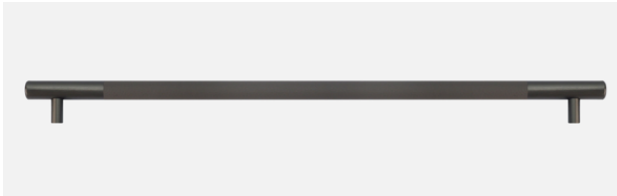

TECHNICAL DATA SHEET

Collection Name

COSMUS

Specifications

Brand	CinCinno
Range	Cosmus
Product code	LAGBXX4233. LABBXX4236.
Finish/Color	MIXED GOLD/BEIGE. MIXED BLACK/BROWN
Product type	Pull Handle
Material	ALUMINUM & LEATHER
Inner Part Material	ALUMINIUM
Configuration	Pull Handle + Screws

Technical Information

Pull Handle	MIXED ALUMINUM & LEATHER
Weight (NW KG.)	268G. (± 0.001)
Size	1000*17*38mm
Hole Distance	960mm

For more information, please visit our website: CinCinno-me.com
United Arab Emirates: Marina, Marina Plaza Tower, Office 1506