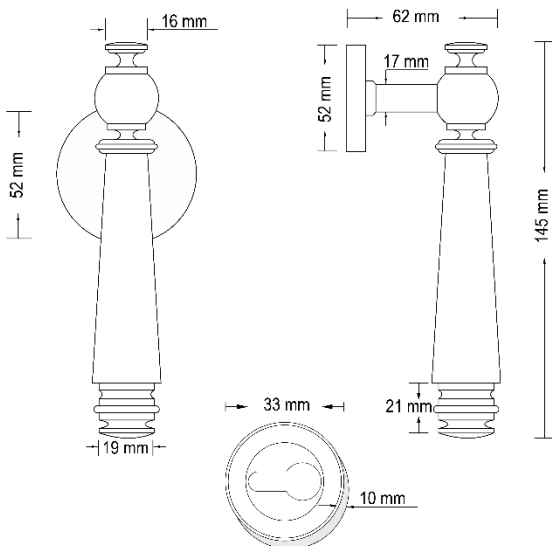

TECHNICAL DATA SHEET

Collection Name

BENJAMIN

Specifications

Brand	CinCinno
Range	Benjamin
Product code	BRDABX3077
Finish/Color	Dark Antique Brass
Product type	Door Handle
Material	Solid Brass
Inner Part Material	Zinc Alloy
Configuration	Door Handle + Escutcheon

Technical Information

Lock Body Type	4558, 5072, 5572
Lock Core	70mm
Weight (NW KG.)	0.421 KG. (± 0.001)
Decorative Cover	52*10mm
Handle Grip	Soft
Door Thickness	40-50MM

For more information, please visit our website: CinCinno-me.com
 United Arab Emirates: Marina, Marina Plaza Tower, Office 1506