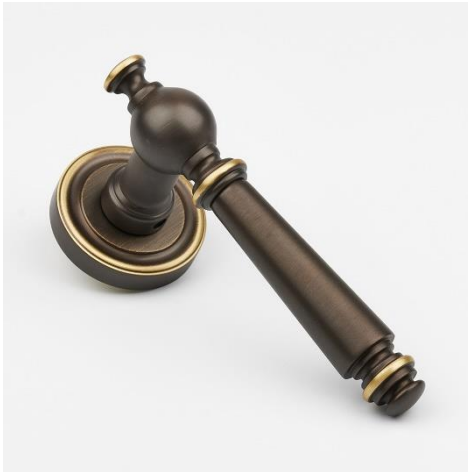

TECHNICAL DATA SHEET

Collection Name

BENJAMIN

Specifications

Brand	CinCinno
Range	Benjamin
Product code	BRDABX3077
Finish/Color	Dark Antique Brass
Product type	Door Handle
Material	Solid Brass
Inner Part Material	Zinc Alloy
Configuration	Door Handle + Escutcheon

Technical Information

Lock Body Type	4558, 5072, 5572
Lock Core	70mm
Weight (NW KG.)	0.421 KG. (± 0.001)
Decorative Cover	52*10mm
Handle Grip	Soft
Door Thickness	40-50MM

For more information, please visit our website: CinCinno-me.com
 United Arab Emirates: Marina, Marina Plaza Tower, Office 1506