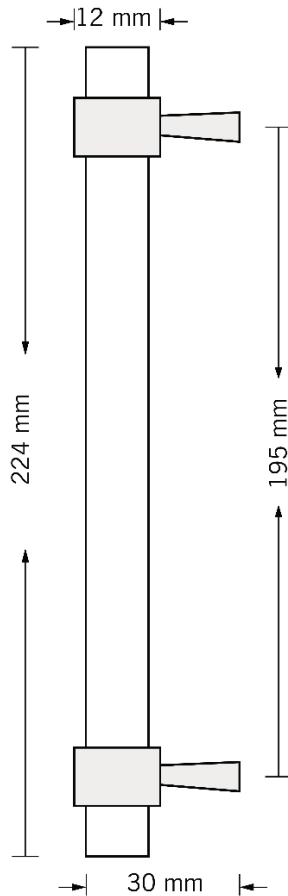

TECHNICAL DATA SHEET

Collection Name

ALTUS

Specifications

Brand	CinCinno
Range	Altus
Product code	BRMBGP4318.
Finish/Color	GOLD PLATED/ MATT BLACK,
Product type	Pull Handle
Material	Solid Brass
Inner Part Material	Brass
Configuration	Pull Handle + Screws

Technical Information

Pull Handle	Knurled Pattern
Weight (NW KG.)	227G. (± 0.001)
Size	12*224mm
Hole Distance	194mm

For more information, please visit our website: CinCinno-me.com
 United Arab Emirates: Marina, Marina Plaza Tower, Office 1506