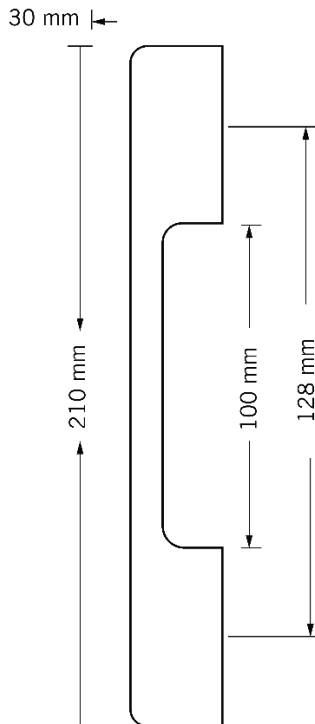

### Specifications

Brand	CinCinno
Range	Aetheres
Product code	ALMBXX4229. ALGMGX4230. ALGPXX4228.
Finish/Color	MATT BLACK. GUN METAL GREY. GOLD PLATED.
Product type	Pull Handle
Material	ALUMINUM
Inner Part Material	ALUMINIUM
Configuration	Pull Handle + Screws

### Technical Information

Pull Handle	T- SHAPE
Weight (NW KG.)	75G. ( $\pm 0.001$ )
Size	210*8*30mm
Hole Distance	128mm

For more information, please visit our website: [CinCinno-me.com](http://CinCinno-me.com)  
United Arab Emirates: Marina, Marina Plaza Tower, Office 1506